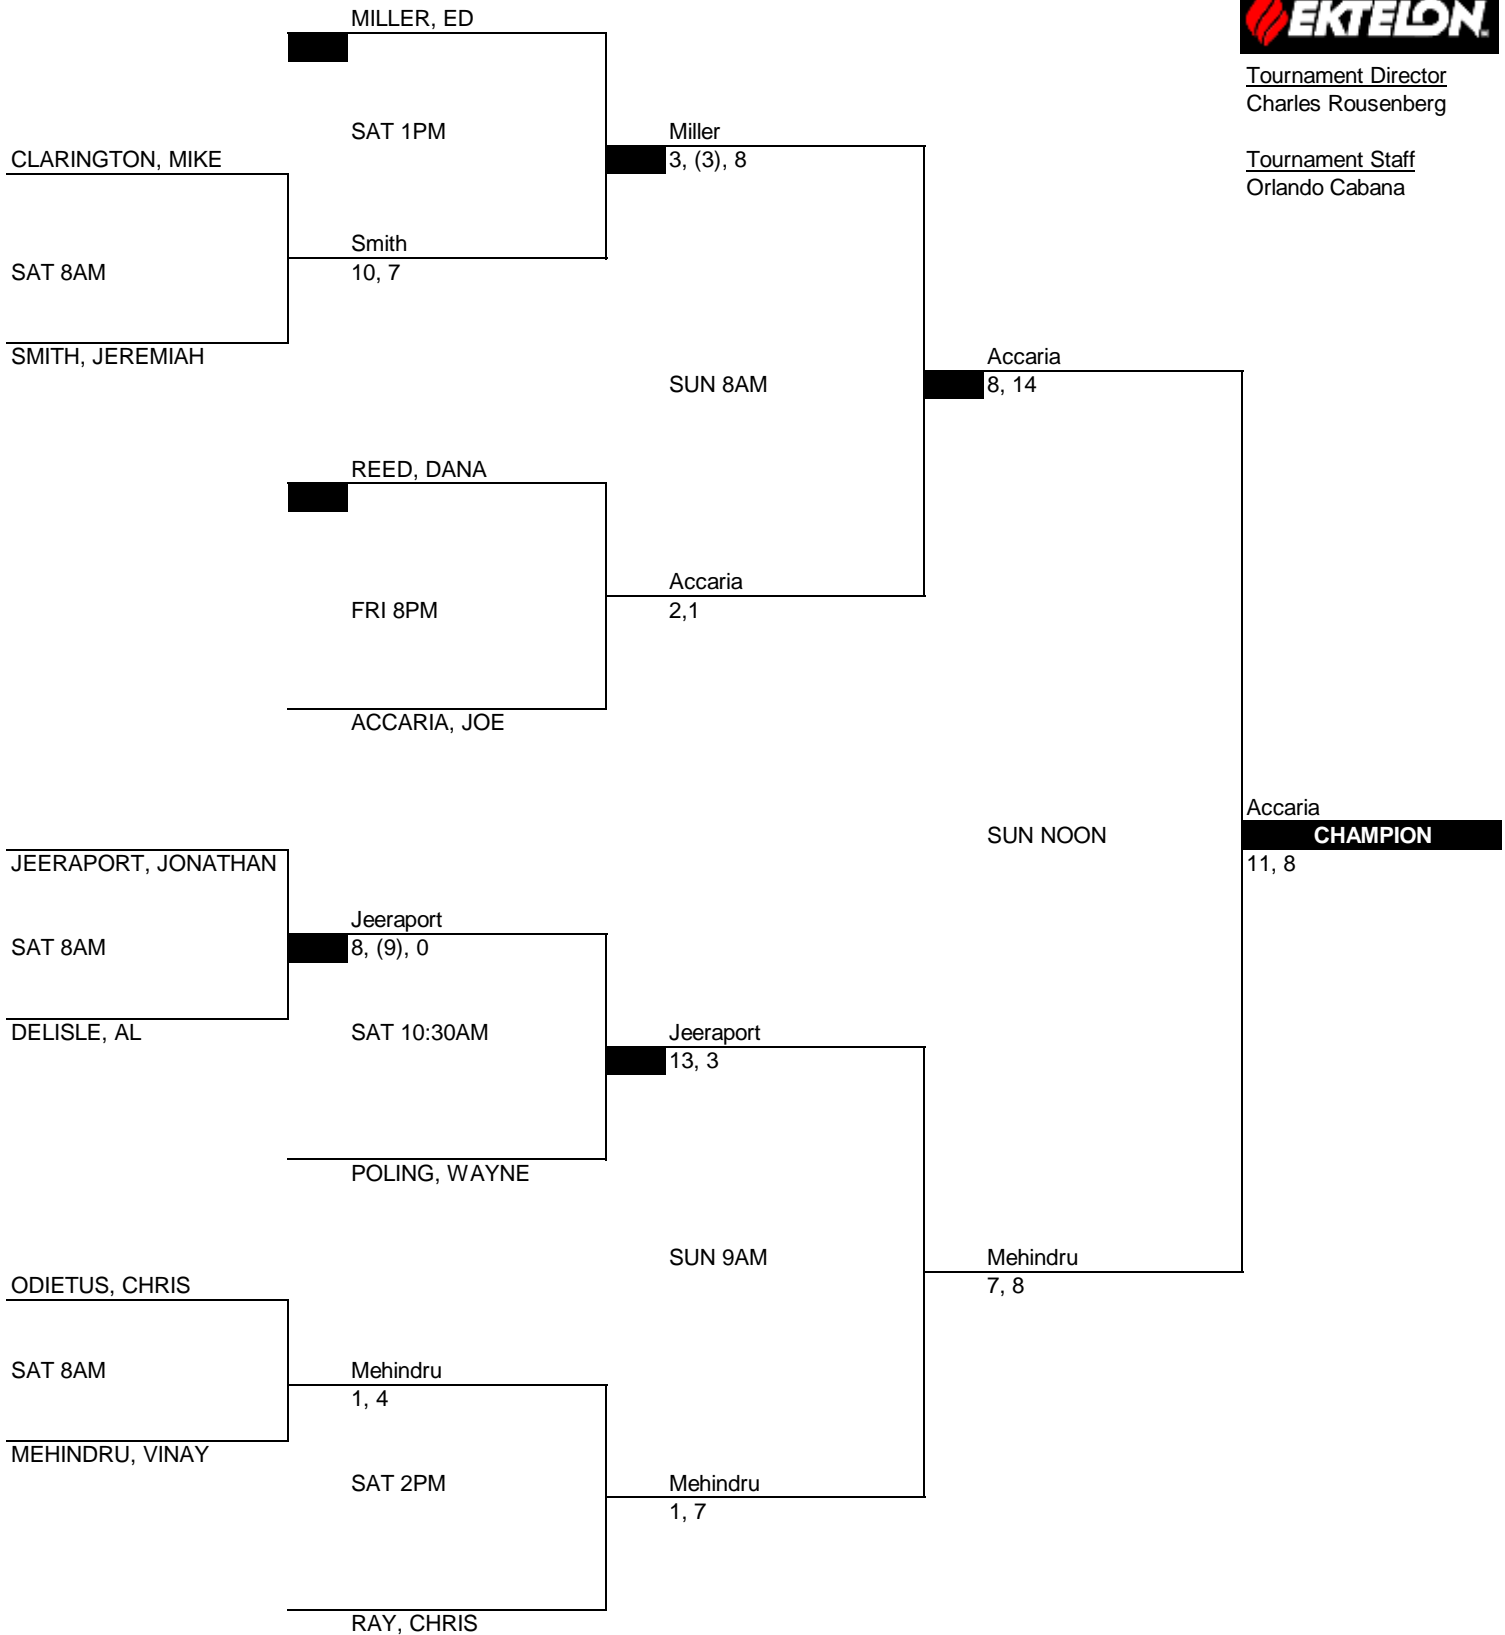

Harbour Island - Nov 17-19 Fall Classic

MENS C

Tournament Director
Charles Rousenberg

Tournament Staff
Orlando Cabana