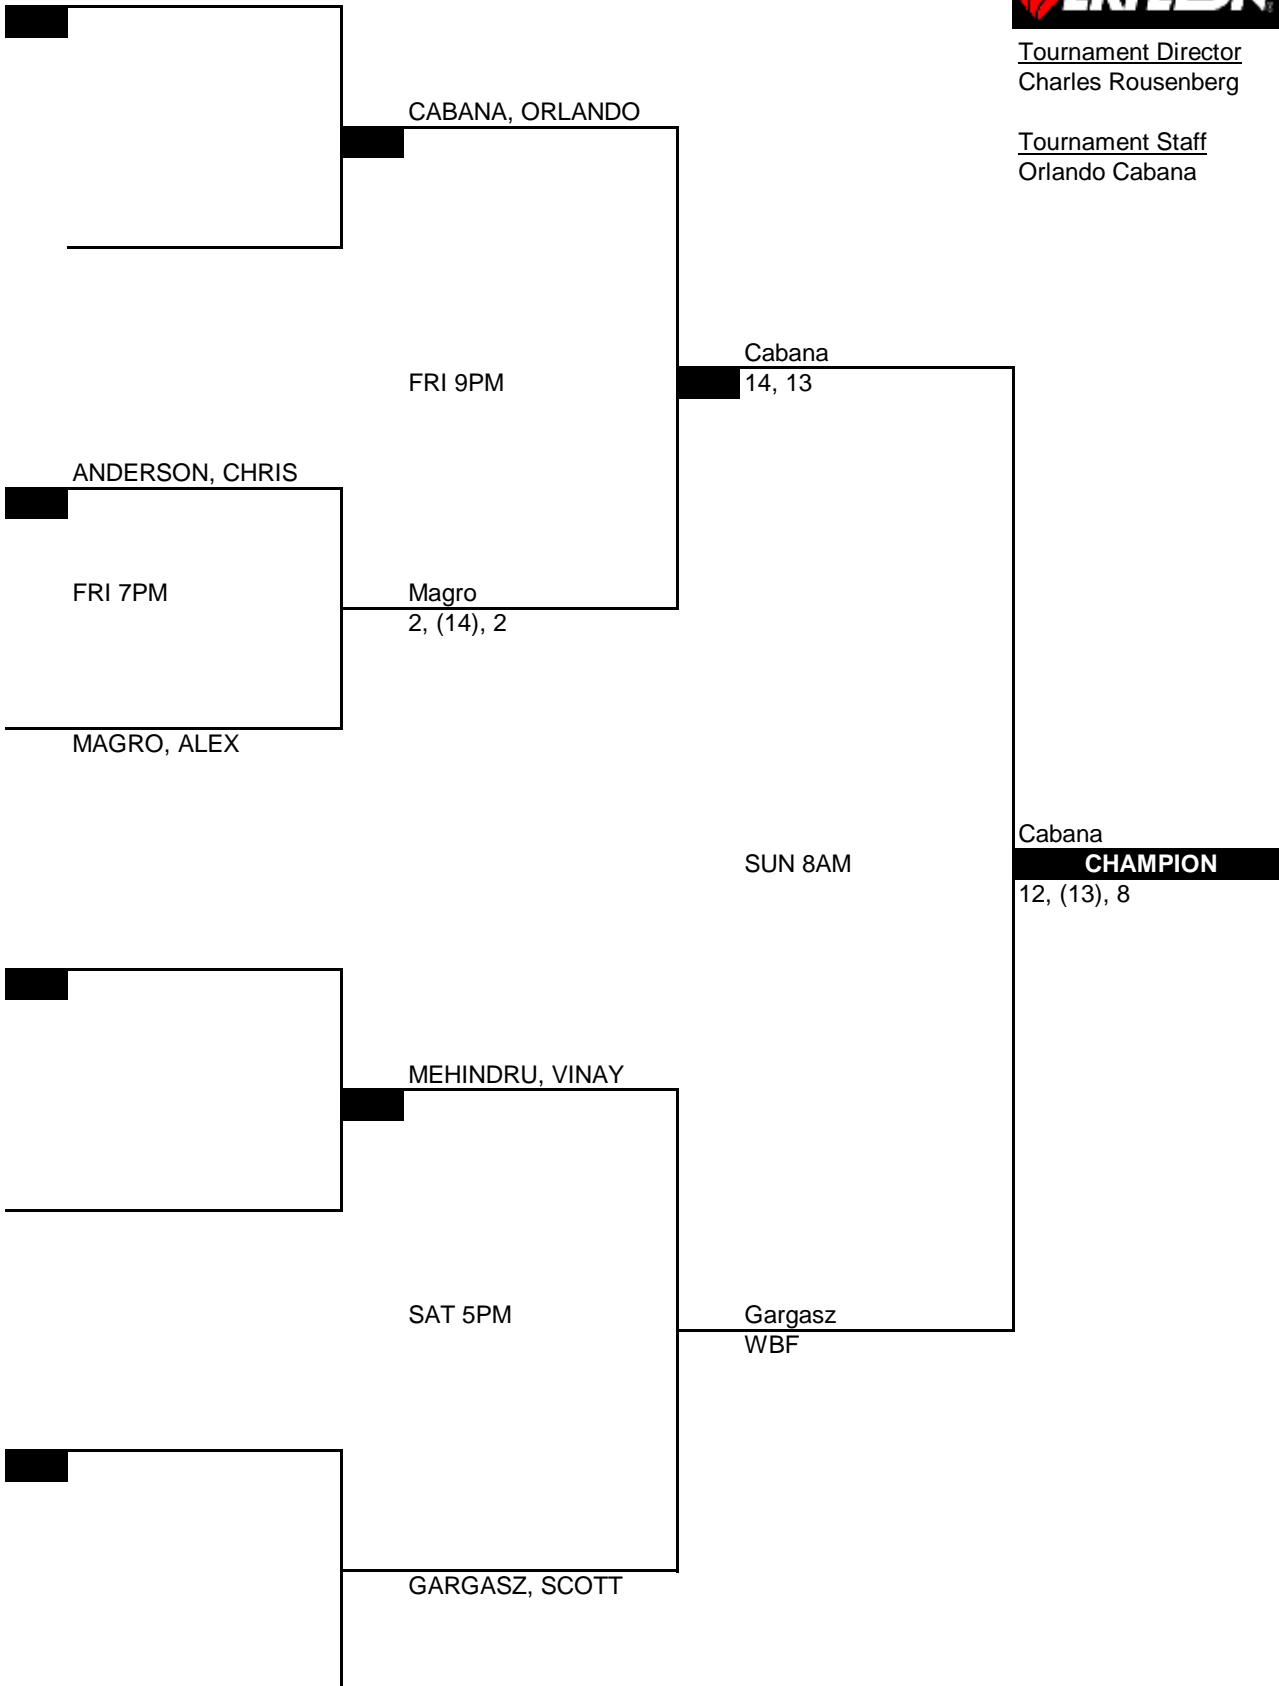

Tournament Staff
Orlando Cabana

MENS 24/25

Tournament Director
Charles Rousenberg

Tournament Staff
Orlando Cabana

Harbour Island - Nov 17-19 Fall Classic

MENS 30/35+

Tournament Director
Charles Rousenberg

Tournament Staff
Orlando Cabana