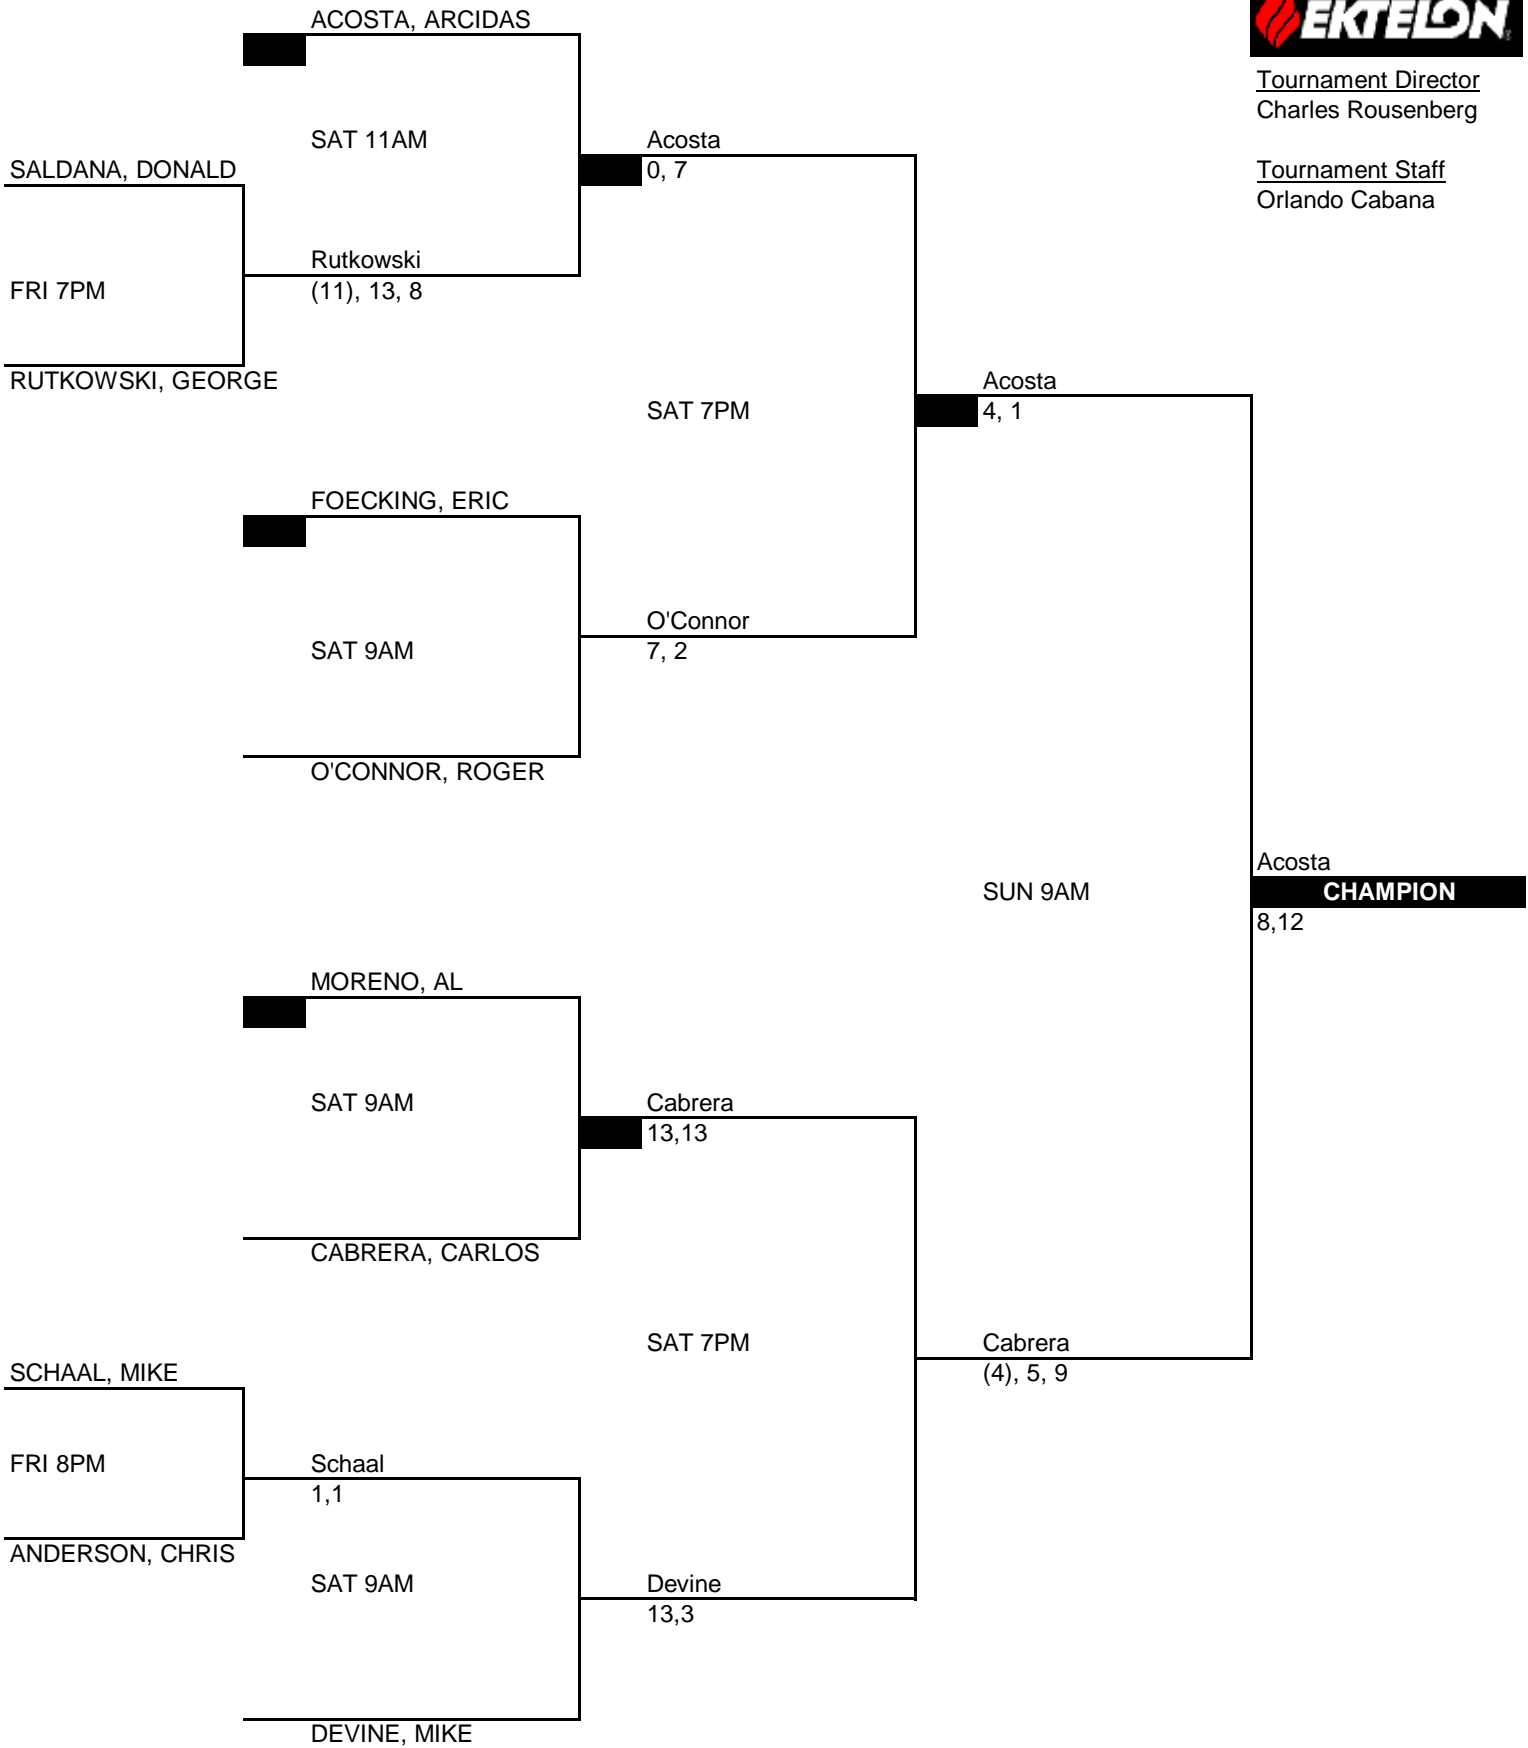

Harbour Island - Nov 17-19 Fall Classic

MENS A

Tournament Director
Charles Rousenberg

Tournament Staff
Orlando Cabana