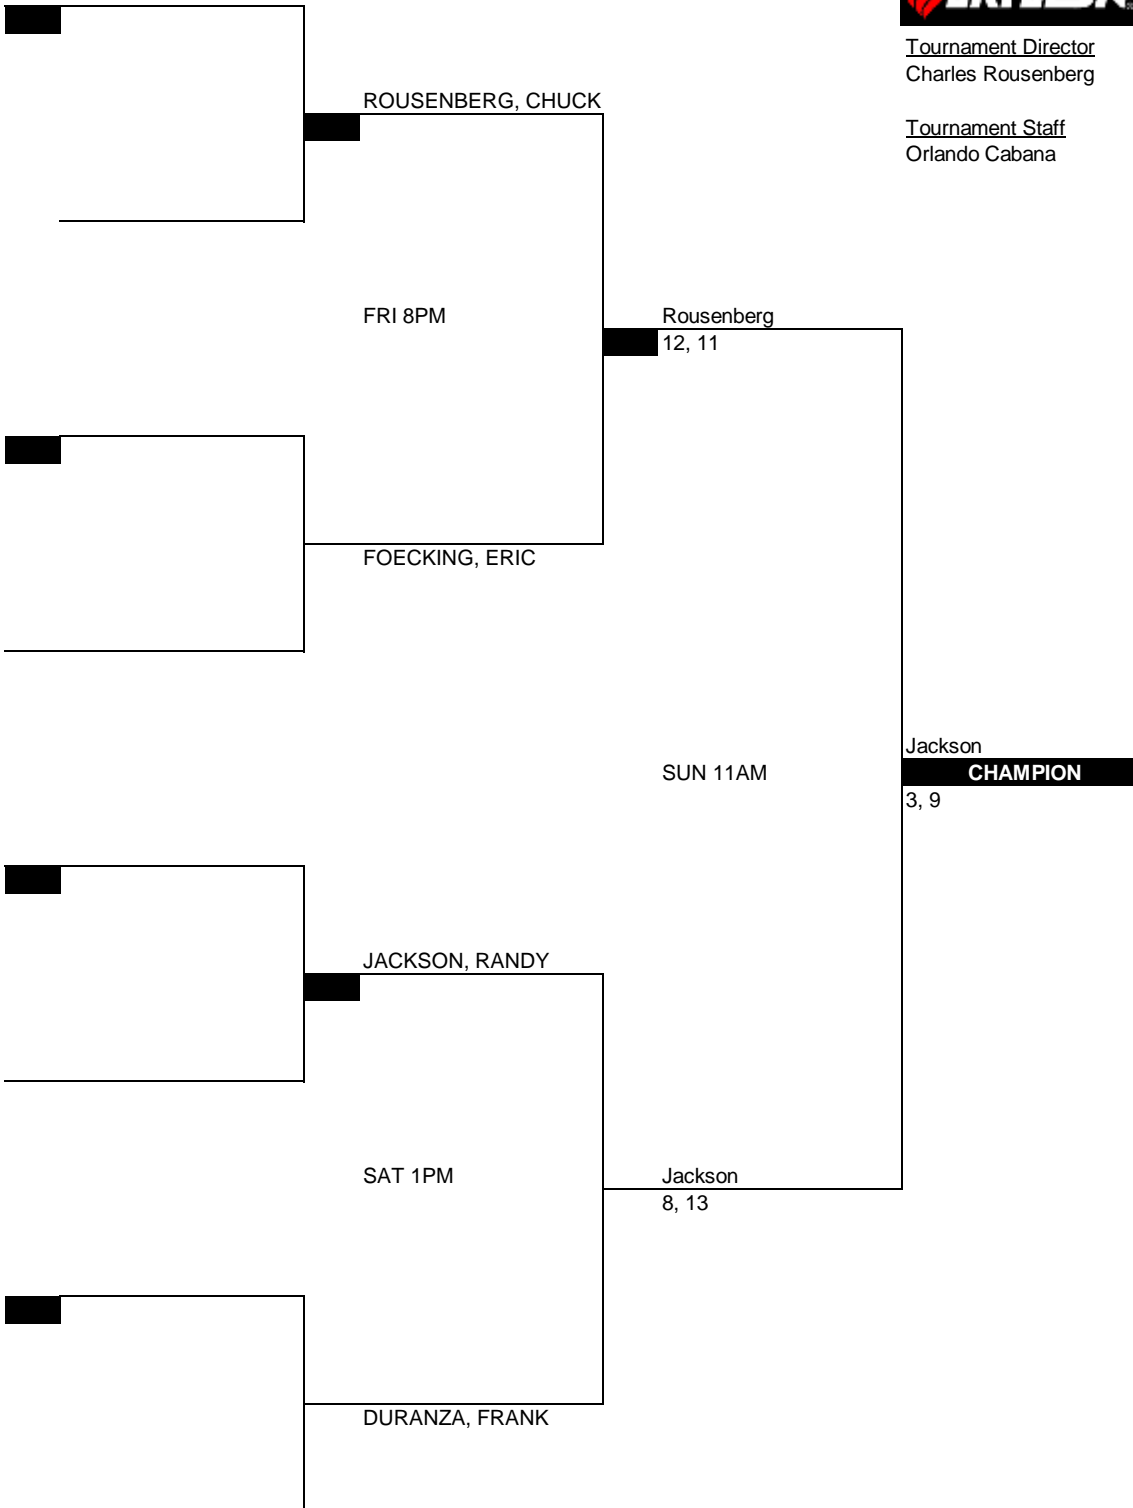

MENS 40/45+

Tournament Director
Charles Rousenberg

Tournament Staff
Orlando Cabana