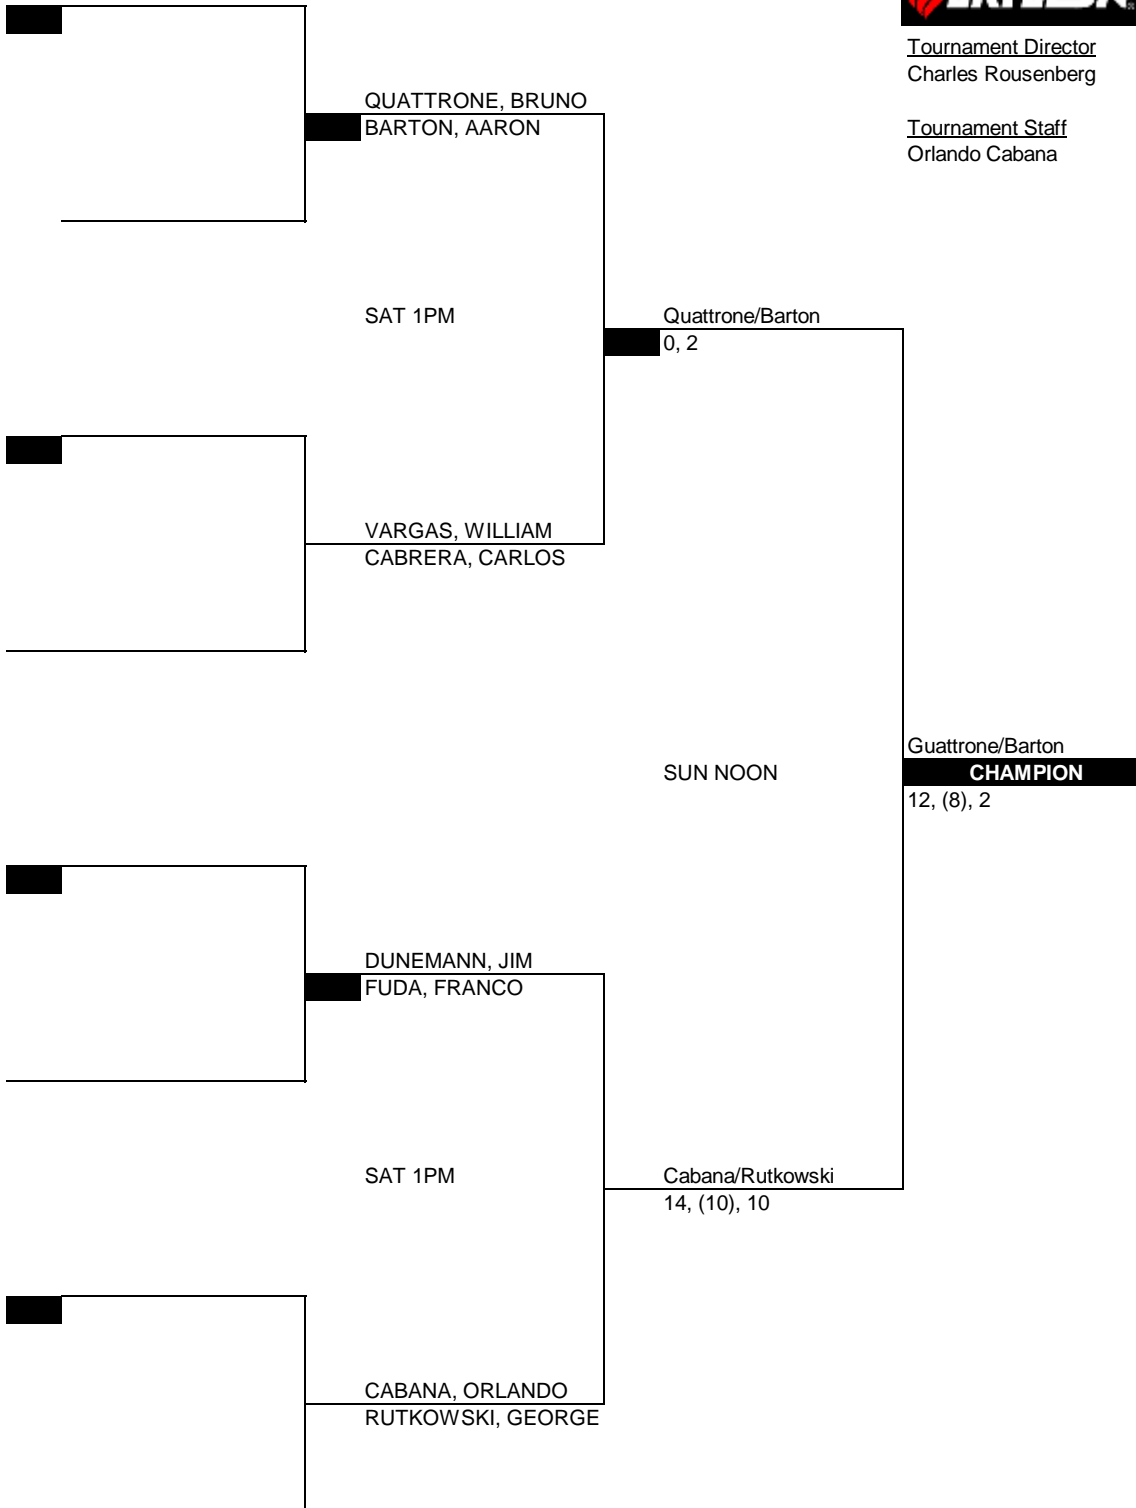

MENS 40/45+

Tournament Director
Charles Rousenberg

Tournament Staff
Orlando Cabana

MENS OPEN DOUBLES

Tournament Director
Charles Rousenberg

Tournament Staff
Orlando Cabana

Harbour Island - Nov 17-19 Fall Classic