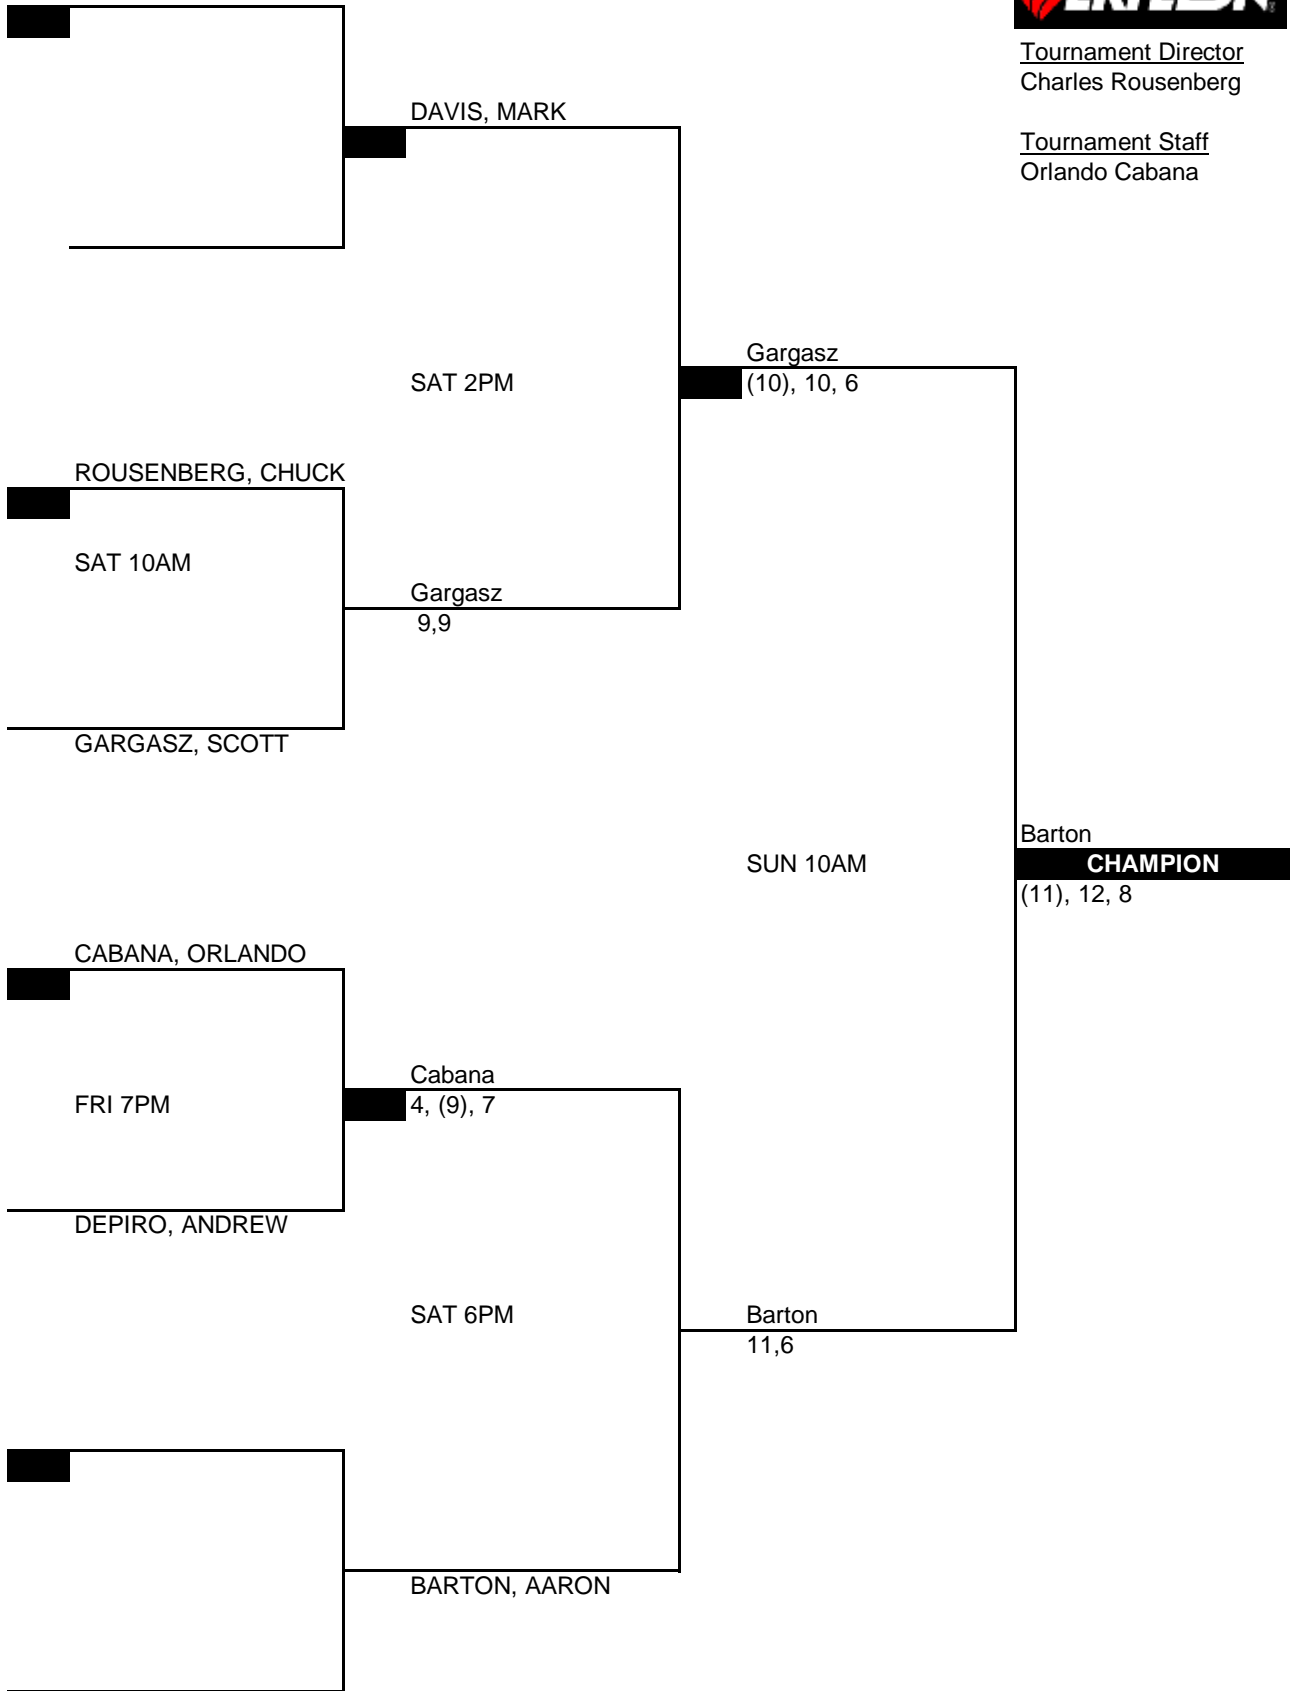

Harbour Island - Nov 17-19 Fall Classic

MENS OPEN

Tournament Director
Charles Rousenberg

Tournament Staff
Orlando Cabana

Harbour Island - Nov 17-19 Fall Classic

MENS A

Tournament Director
Charles Rousenberg