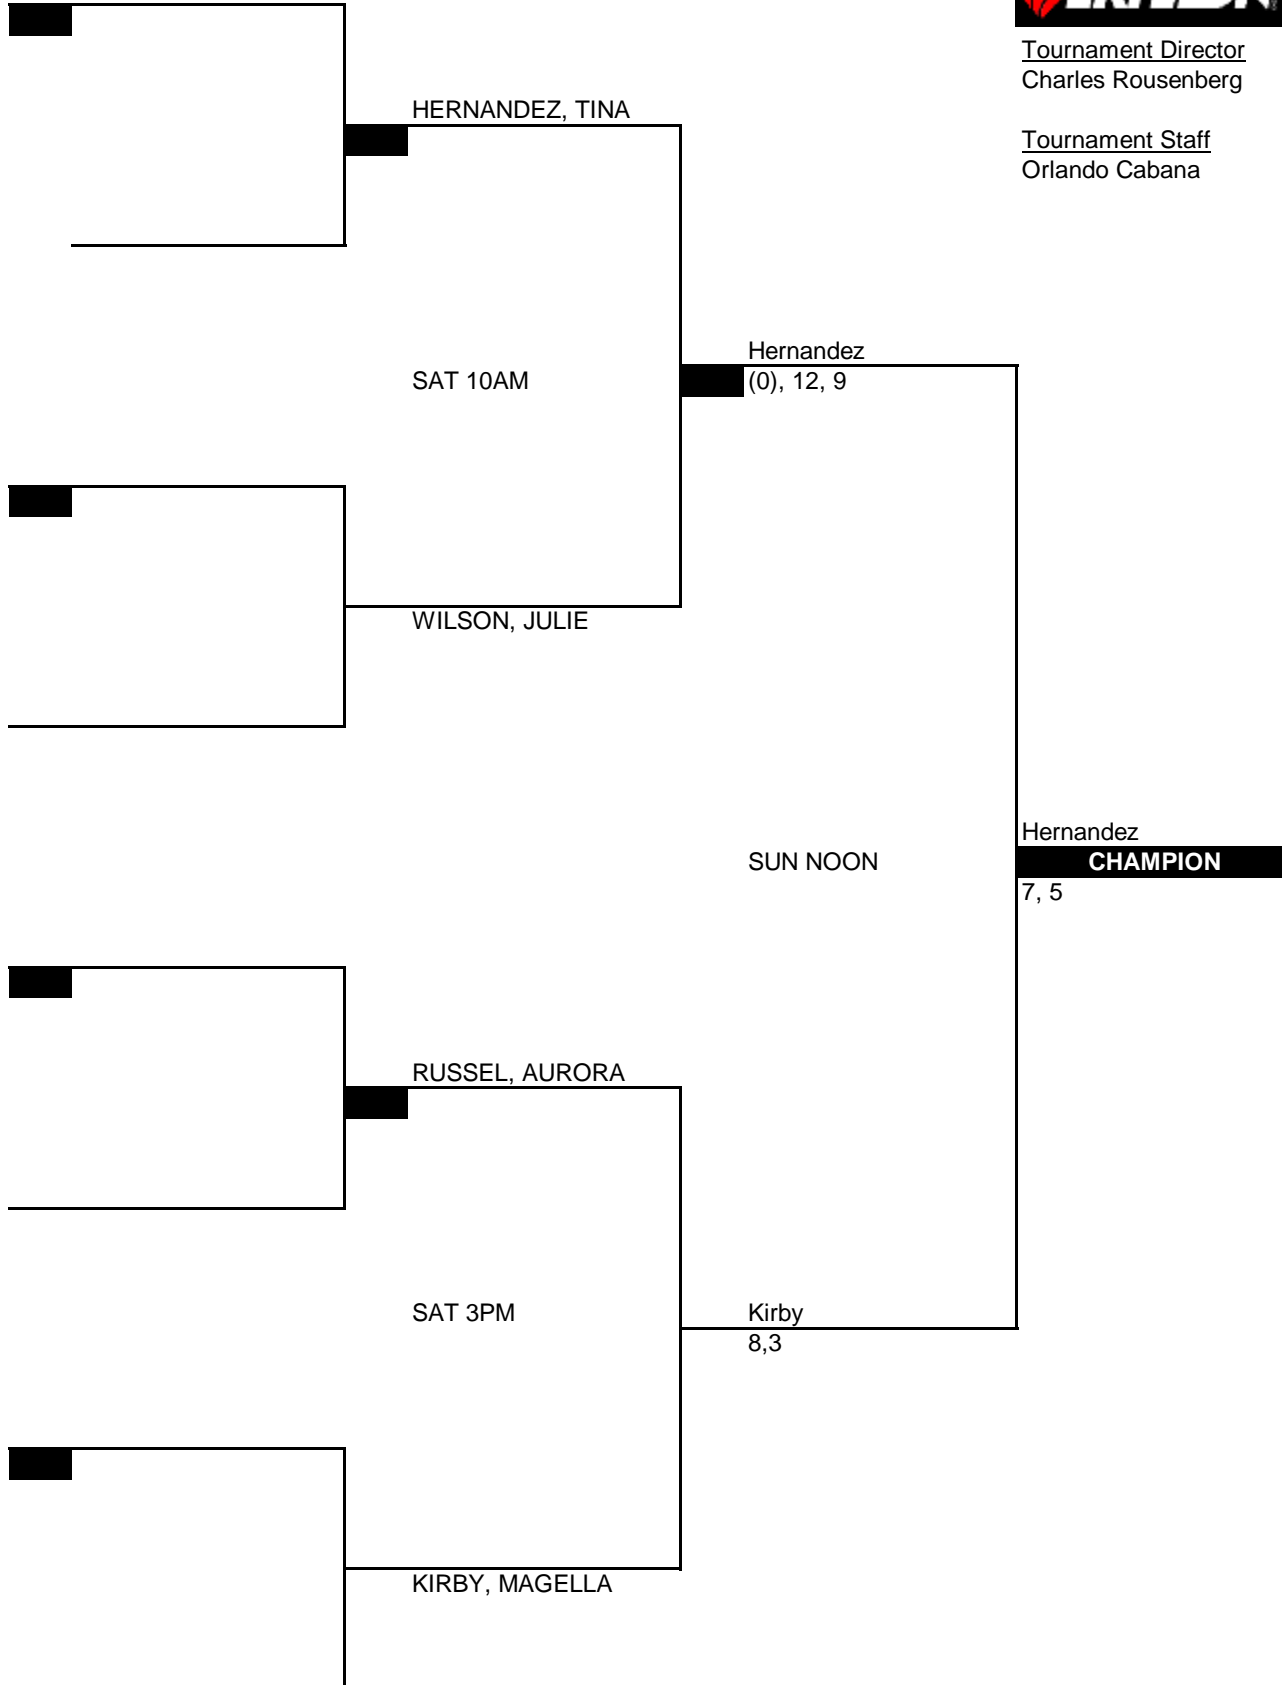

Harbour Island - Nov 17-19 Fall Classic

WOMENS B

Tournament Director
Charles Rousenberg

Tournament Staff
Orlando Cabana