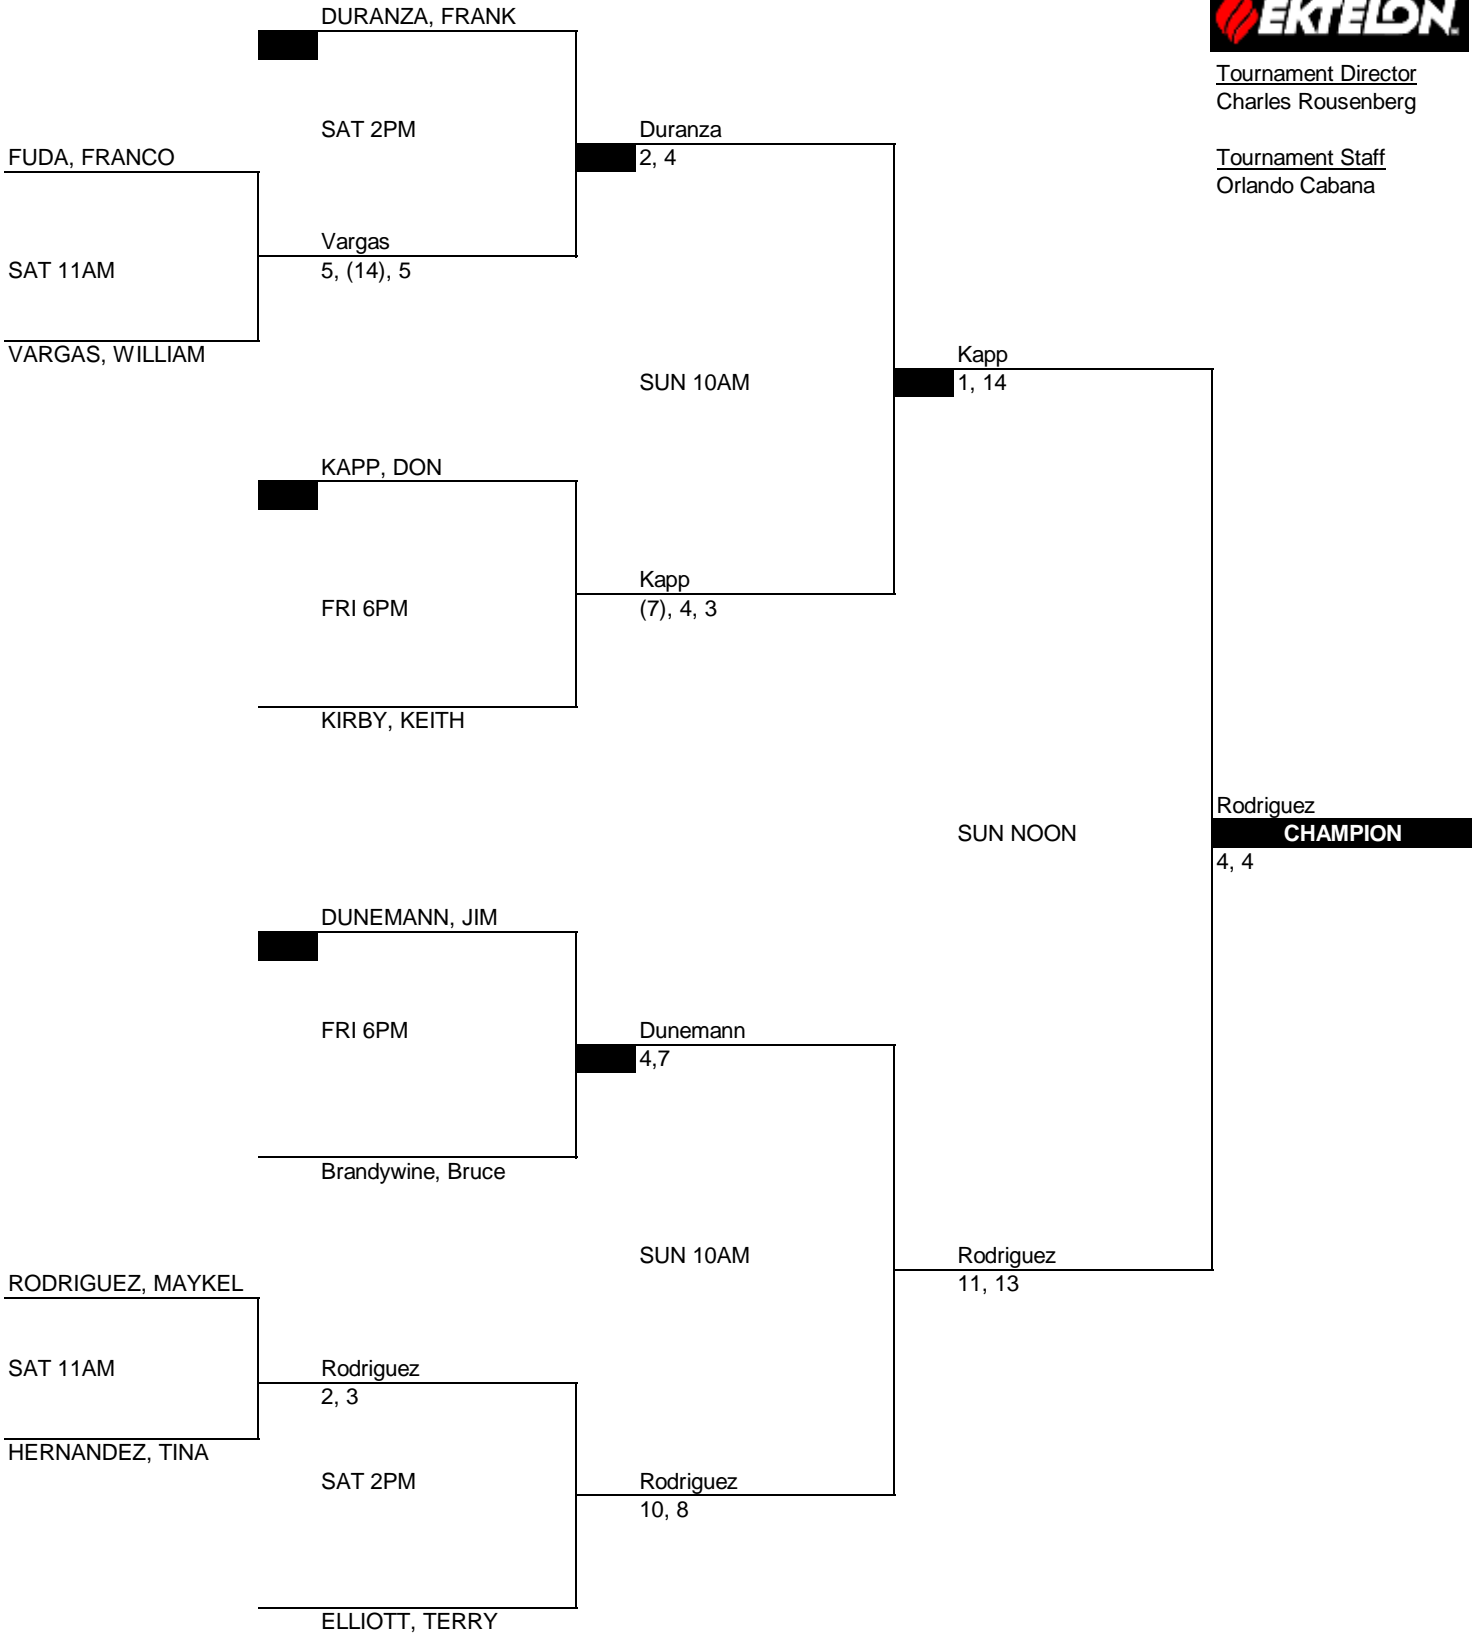

Tournament Staff
Orlando Cabana

Harbour Island - Nov 17-19 Fall Classic

MENS B

Tournament Director
Charles Rousenberg

Tournament Staff
Orlando Cabana

Harbour Island - Nov 17-19 Fall Classic

MENS C

Tournament Director
Charles Rousenberg