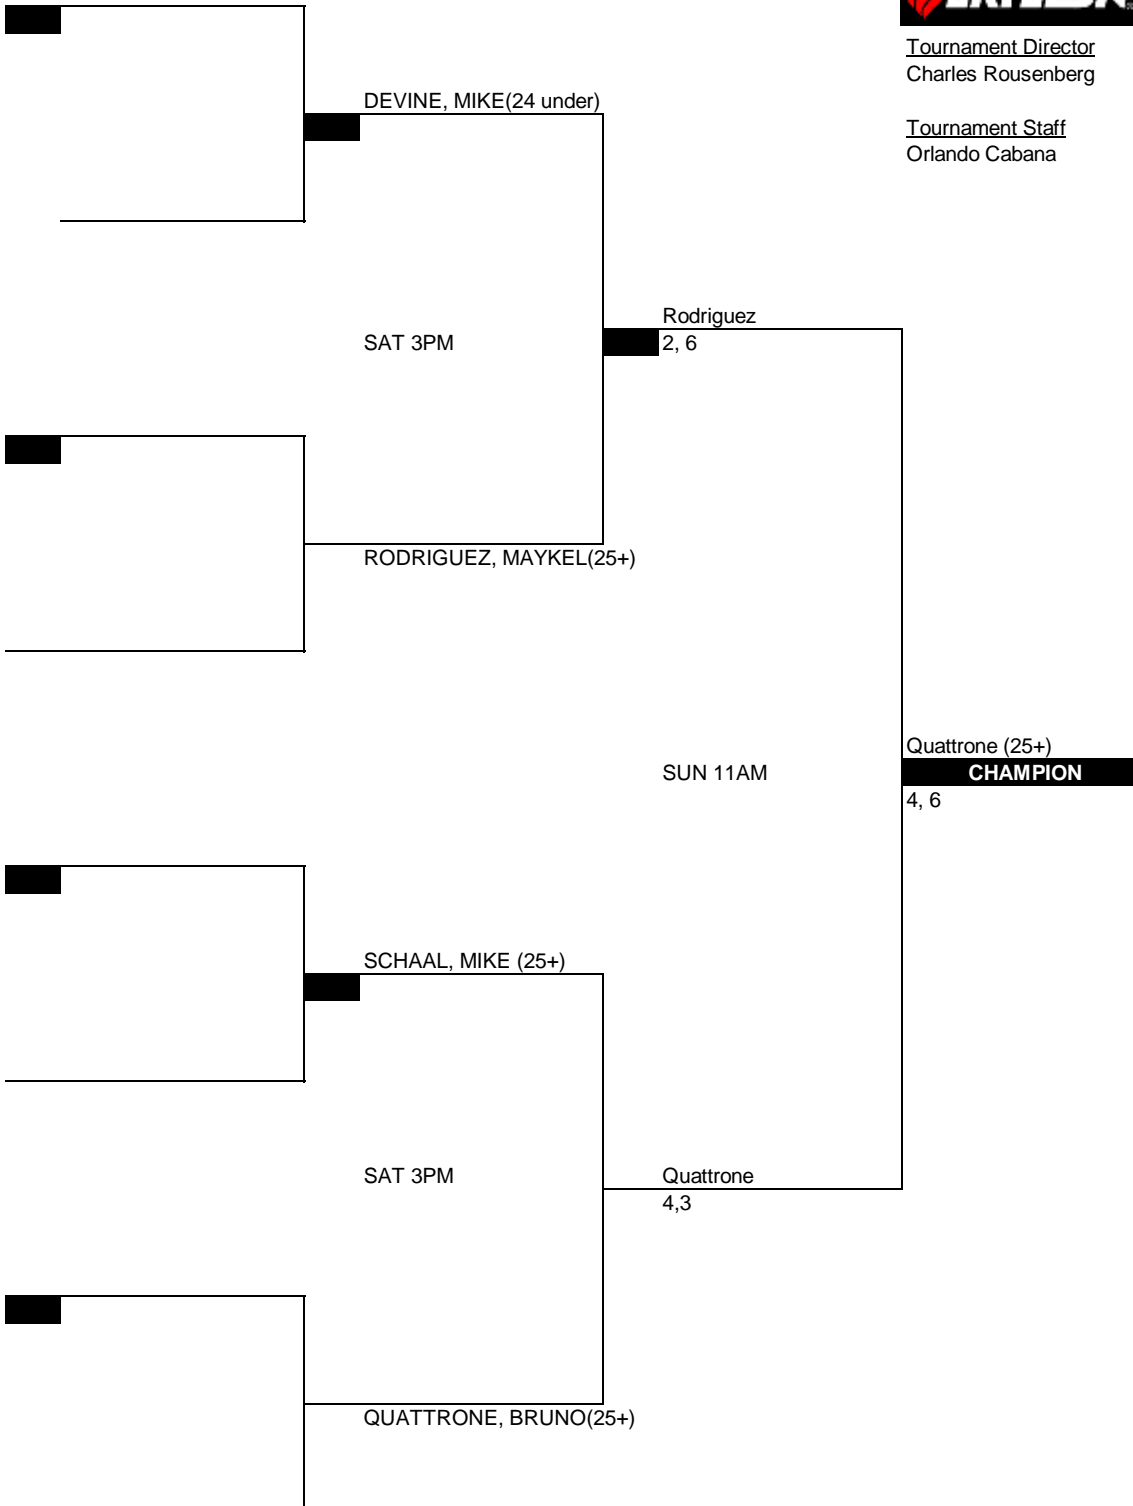

Tournament Staff
Orlando Cabana

MENS 24/25

Tournament Director
Charles Rousenberg

Tournament Staff
Orlando Cabana

Harbour Island - Nov 17-19 Fall Classic

MENS 30/35+

Tournament Director
Charles Rousenberg

Tournament Staff
Orlando Cabana