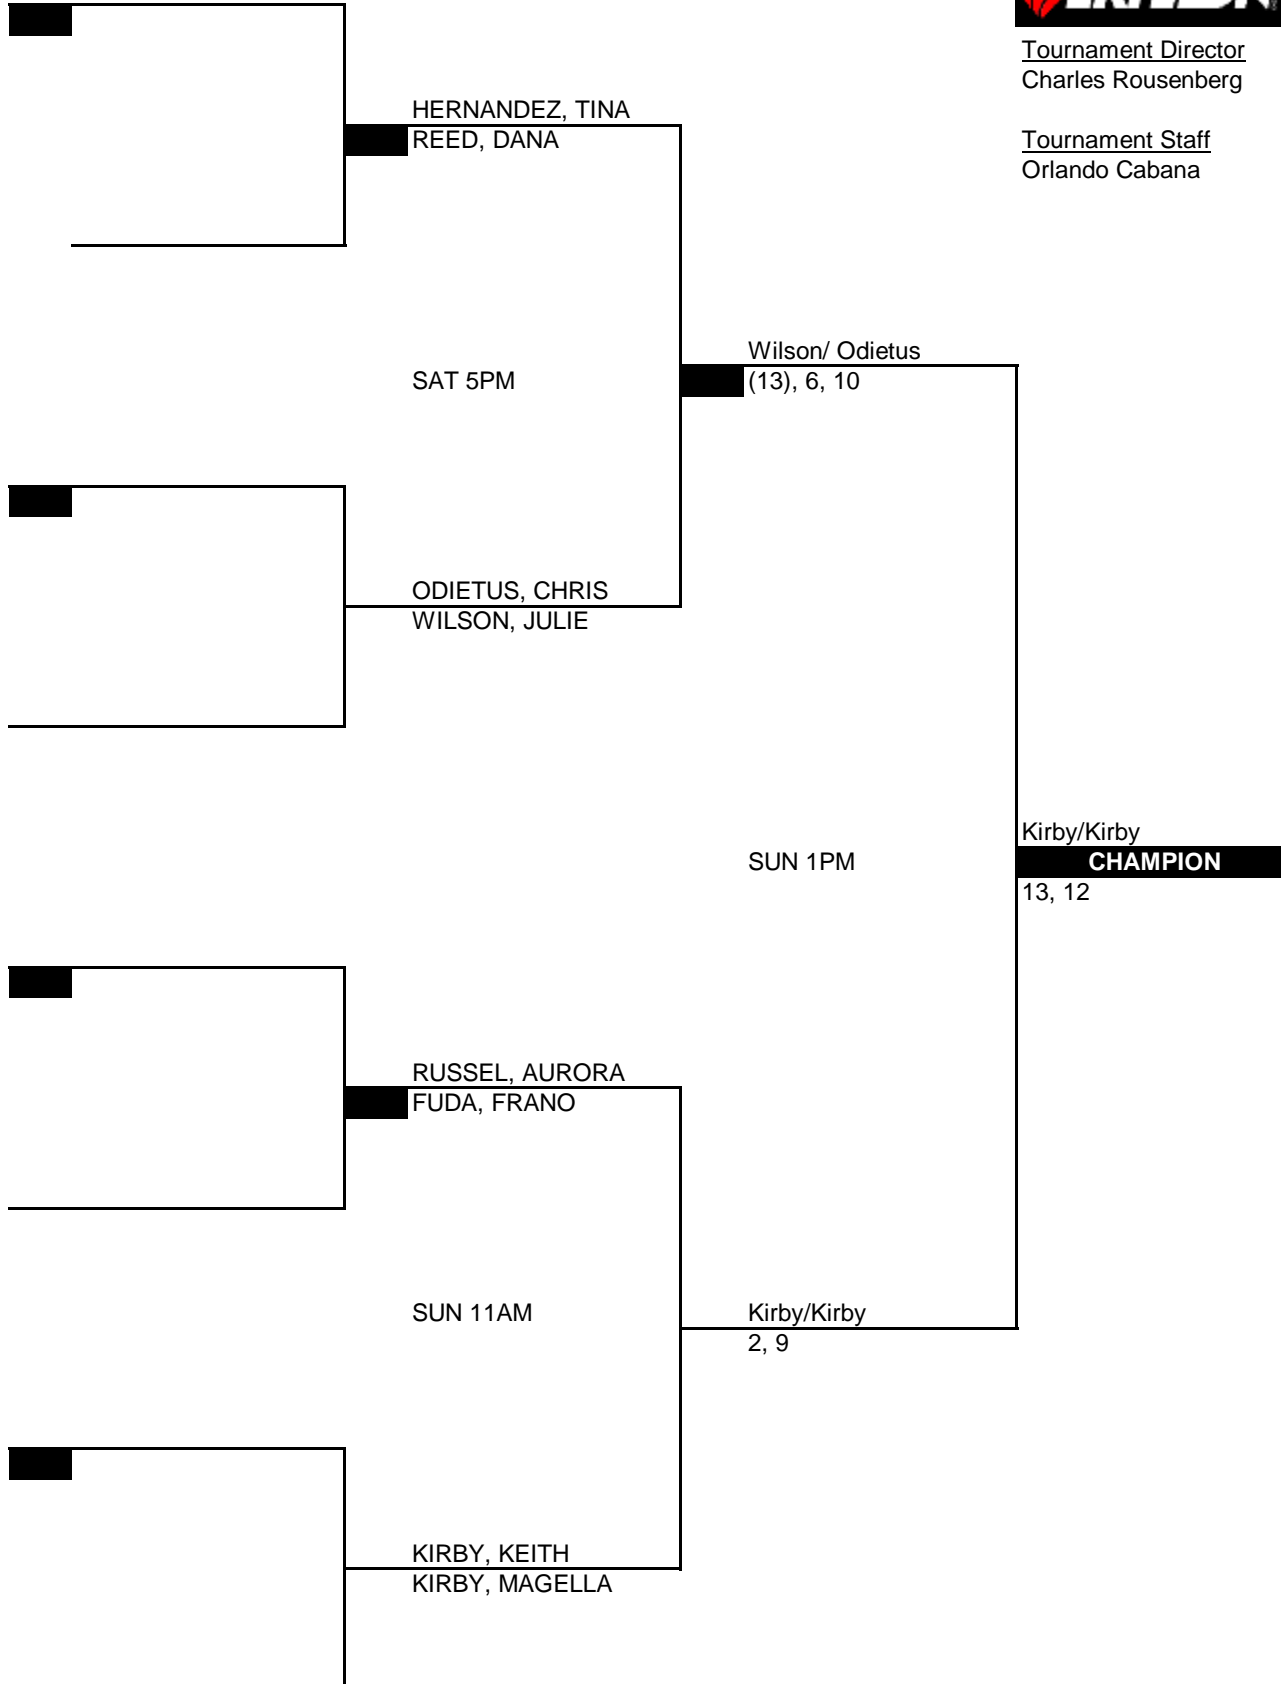

MIXED B DOUBLES

Tournament Director
Charles Rousenberg

Tournament Staff
Orlando Cabana